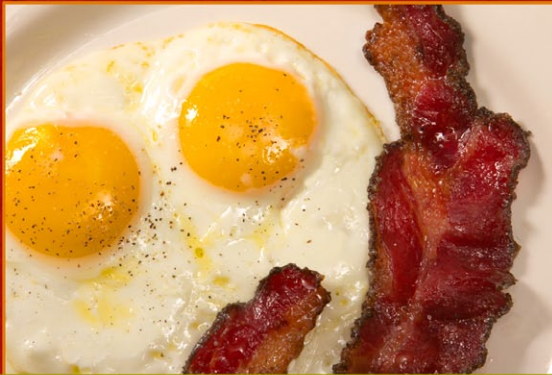

SCHMACON™

ALL NATURAL SMOKED UNCURED BEEF

Foodservice Table Tents

BEEF. THE UN-BACON.

A uniquely bold, beefy, sweet & smoky
flavor you can't get from bacon.

ALL NATURAL SMOKED UNCURED BEEF SLICES

SCHMACON

BEEF. THE UN-BACON.

A uniquely bold, beefy, sweet & smoky
flavor you can't get from bacon.

ALL NATURAL SMOKED UNCURED BEEF SLICES

SCHMACON